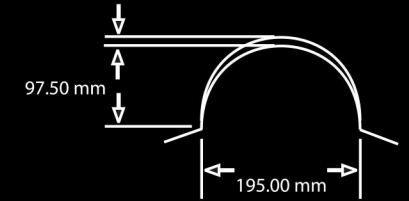

**Big Savings!**

You SAVE up to **5 Times** on your material and installation costs when you choose **TILESTAR<sup>®</sup>** over ceramic tile roofing.

RIDGE CAP DETAIL

SECTION

SIDE VIEW

**10-25 Year  
Warranty**