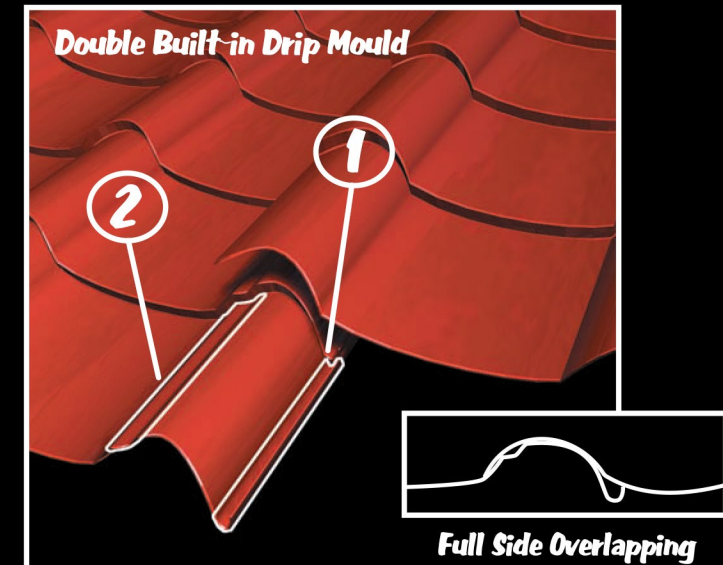

0% Water Leakage

Featuring our patented full side overlapping with a double built-in drip mould to give you that **200%** protection against leakage.