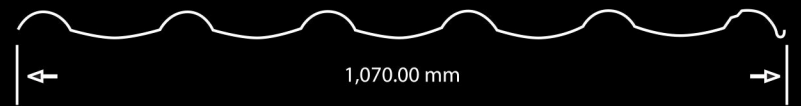

**Big Savings!**

You SAVE up to **5 Times** on your material and installation costs when you choose **TILESTAR<sup>®</sup>** over ceramic tile roofing.

RIDGE CAP DETAIL

SECTION

SIDE VIEW

**10-25 Year  
Warranty**

**TILESTAR<sup>TM</sup>**  
EXCEL  
SUPERIOR ROOFING SOLUTIONS

Technical Data

Base Metal	Cold rolled high grade steel
Zinc Coating	Lock forming quality Zinc-Aluminum Alloy that meets ASTM, JIS, PNS quality standards
Color Coating	Akzo Nobel propriety high durable polyester paint system that surpass 2000 hours salt-spray test (5 year color retention warranty). Also available in silicone modified polyester and PVdF.
Total Coated Thickness	Available in 0.40mm up to 0.60mm
Roof Pitch	14° (1:4) minimum recommended roof slope
Length	Supplied in any length up to the limits of local transport regulations
Fasteners	For steel purlins, use #12 x 65mm Hex Head, self-drilling, self tapping screws with neoprene washers. For timber, use #12 x 75mm Hex Head self-drilling screws with neoprene washers.
Colors	Availabe in Autumn Red, Excel Blue, Ever Green, Orchard Peach, Italian Beige, Atlantic Blue, Mahogany Brown, Terra Cota, Zen Gray, Excel Orange