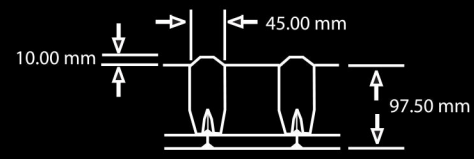

RIDGE CAP DETAIL

SECTION

SIDE VIEW

**10-25 Year
Warranty**

TILESTAR^{TM}
EXCEL
SUPERIOR ROOFING SOLUTIONS

Technical Data

Base Metal	Cold rolled high grade steel
Zinc Coating	Lock forming quality Zinc-Aluminum Alloy that meets ASTM, JIS, PNS quality standards
Color Coating	Akzo Nobel propriety high durable polyester paint system that surpass 2000 hours salt-spray test (5 year color retention warranty). Also available in silicone modified polyester and PVdF.
Total Coated Thickness	Available in 0.40mm up to 0.60mm
Roof Pitch	14° (1:4) minimum recommended roof slope
Length	Supplied in any length up to the limits of local transport regulations
Fasteners	For steel purlins, use #12 x 65mm Hex Head, self-drilling, self tapping screws with neoprene washers. For timber, use #12 x 75mm Hex Head self-drilling screws with neoprene washers.
Colors	Availabe in Autumn Red, Excel Blue, Ever Green, Orchard Peach, Italian Beige, Atlantic Blue, Mahogany Brown, Terra Cota, Zen Gray, Excel Orange