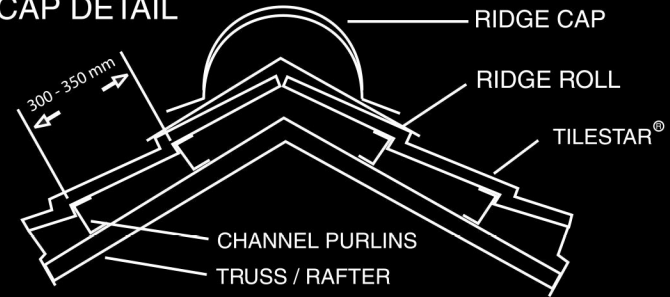

RIDGE CAP DETAIL